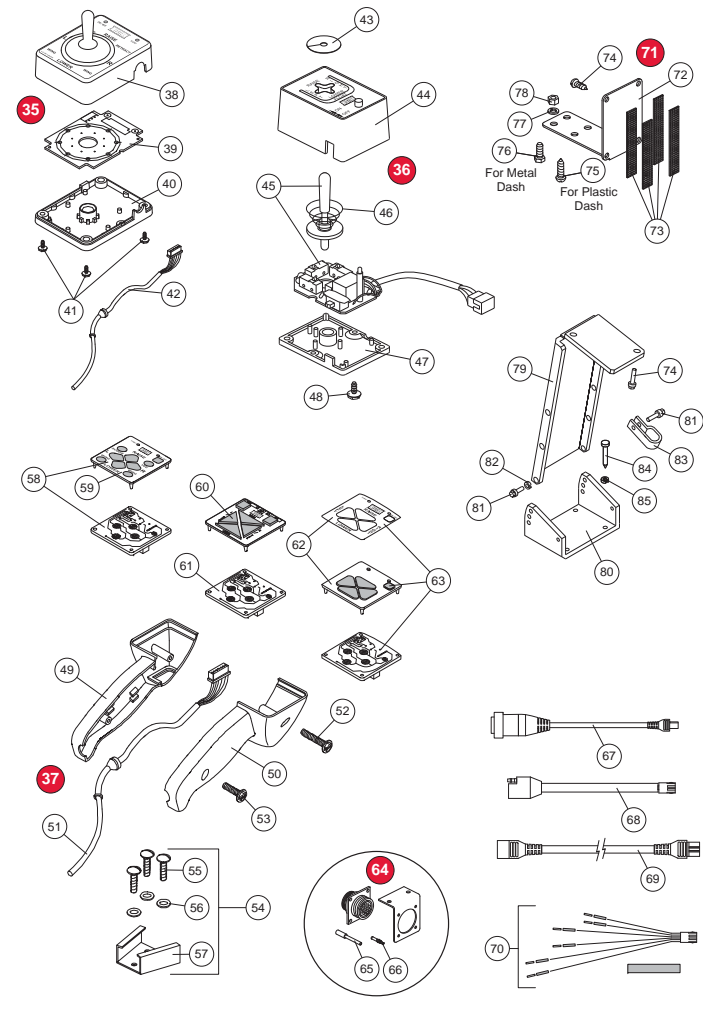

ISOLATION MODULE ELECTRICAL COMPONENTS

Harnesses & Adapters

Headlamp Type	Part		
	Isolation Module & Adapter Kits	Short Plug-In Harness	Long Plug-In Harness
H13	28400	28244	28242
HB-3/H11	28400, 29420-1 & 28027-2	28244	28242
	28028	28032	28030
HB-3/HB-4	27480-1		
	27480-1 & 28027-2		
	8437-1	26361-1	26360-1
	8437-1 & 28555		
	27780		
2B/2D or HB-2	8438 & 28027-2	26351	26352
	8439		
2E	8439 & 26640*	26356	26353
	8439 & 27968		
2B/2D or 1A/2A	27890	27885	27886
2B/2D	8443	N/A	26638
HB-1/HB-5 (Quad)	8442	26372	26370
HB-1 or HB-5	8436		
	8436 & 28860-1	26349	26354
1A/2A	8436 & 26640*		
	8436 & 26641		
LF/LJF	Relay system only		

* Includes 26636 extension harness

CONTROLS

RELAY SYSTEM ELECTRICAL COMPONENTS

HEADLAMPS

PARTS LIST