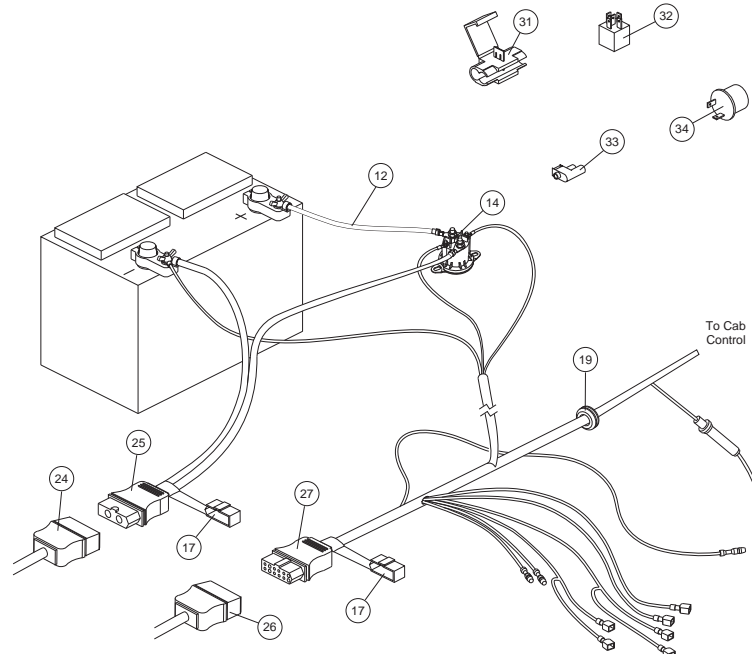

RELAY SYSTEM ELECTRICAL COMPONENTS