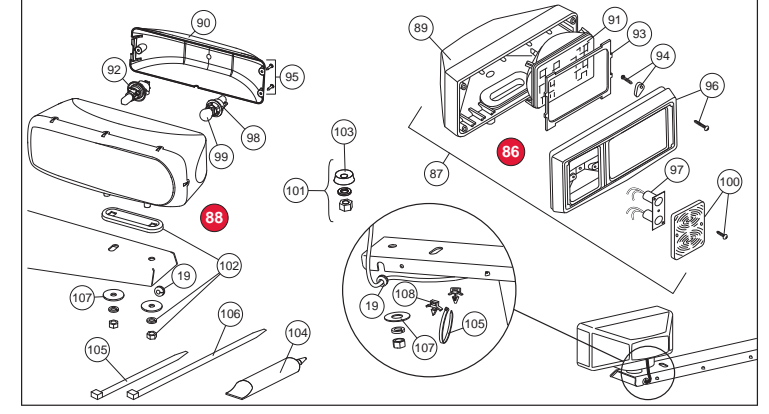

HEADLAMPS

PARTS LIST