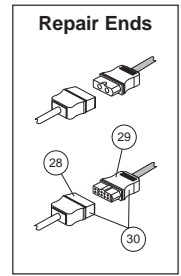

RELAY SYSTEM ELECTRICAL COMPONENTS