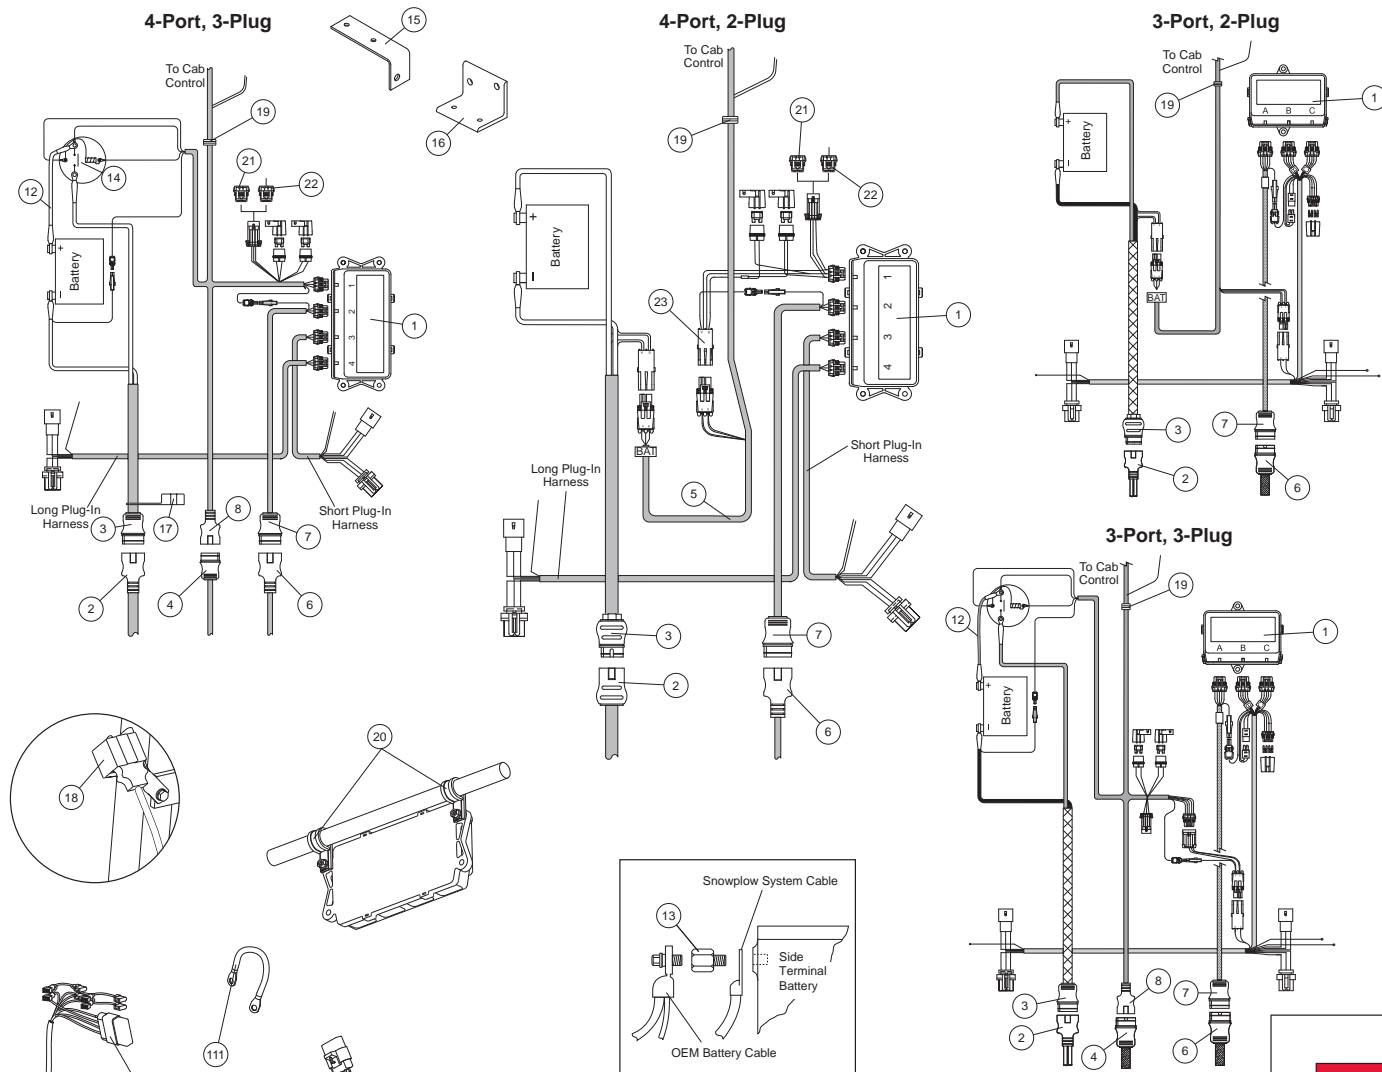

ISOLATION MODULE ELECTRICAL COMPONENTS

Harnesses & Adapters

Headlamp Type	Part		
	Isolation Module & Adapter Kits	Short Plug-In Harness	Long Plug-In Harness
H13	28400	28244	28242
HB-3/H11	28400, 29420-1 & 28027-2	28244	28242
	28028	28032	28030
HB-3/HB-4	27480-1		
	27480-1 & 28027-2		
	8437-1	26361-1	26360-1
	8437-1 & 28555		
	27780		
2B/2D or HB-2	8438 & 28027-2	26351	26352
	8439		
2E	8439 & 26640*	26356	26353
	8439 & 27968		
2B/2D or 1A/2A	27890	27885	27886
2B/2D	8443	N/A	26638
HB-1/HB-5 (Quad)	8442	26372	26370
HB-1 or HB-5	8436		
	8436 & 28860-1	26349	26354
1A/2A	8436 & 26640*		
	8436 & 26641		
LF/LJF	Relay system only		

* Includes 26636 extension harness